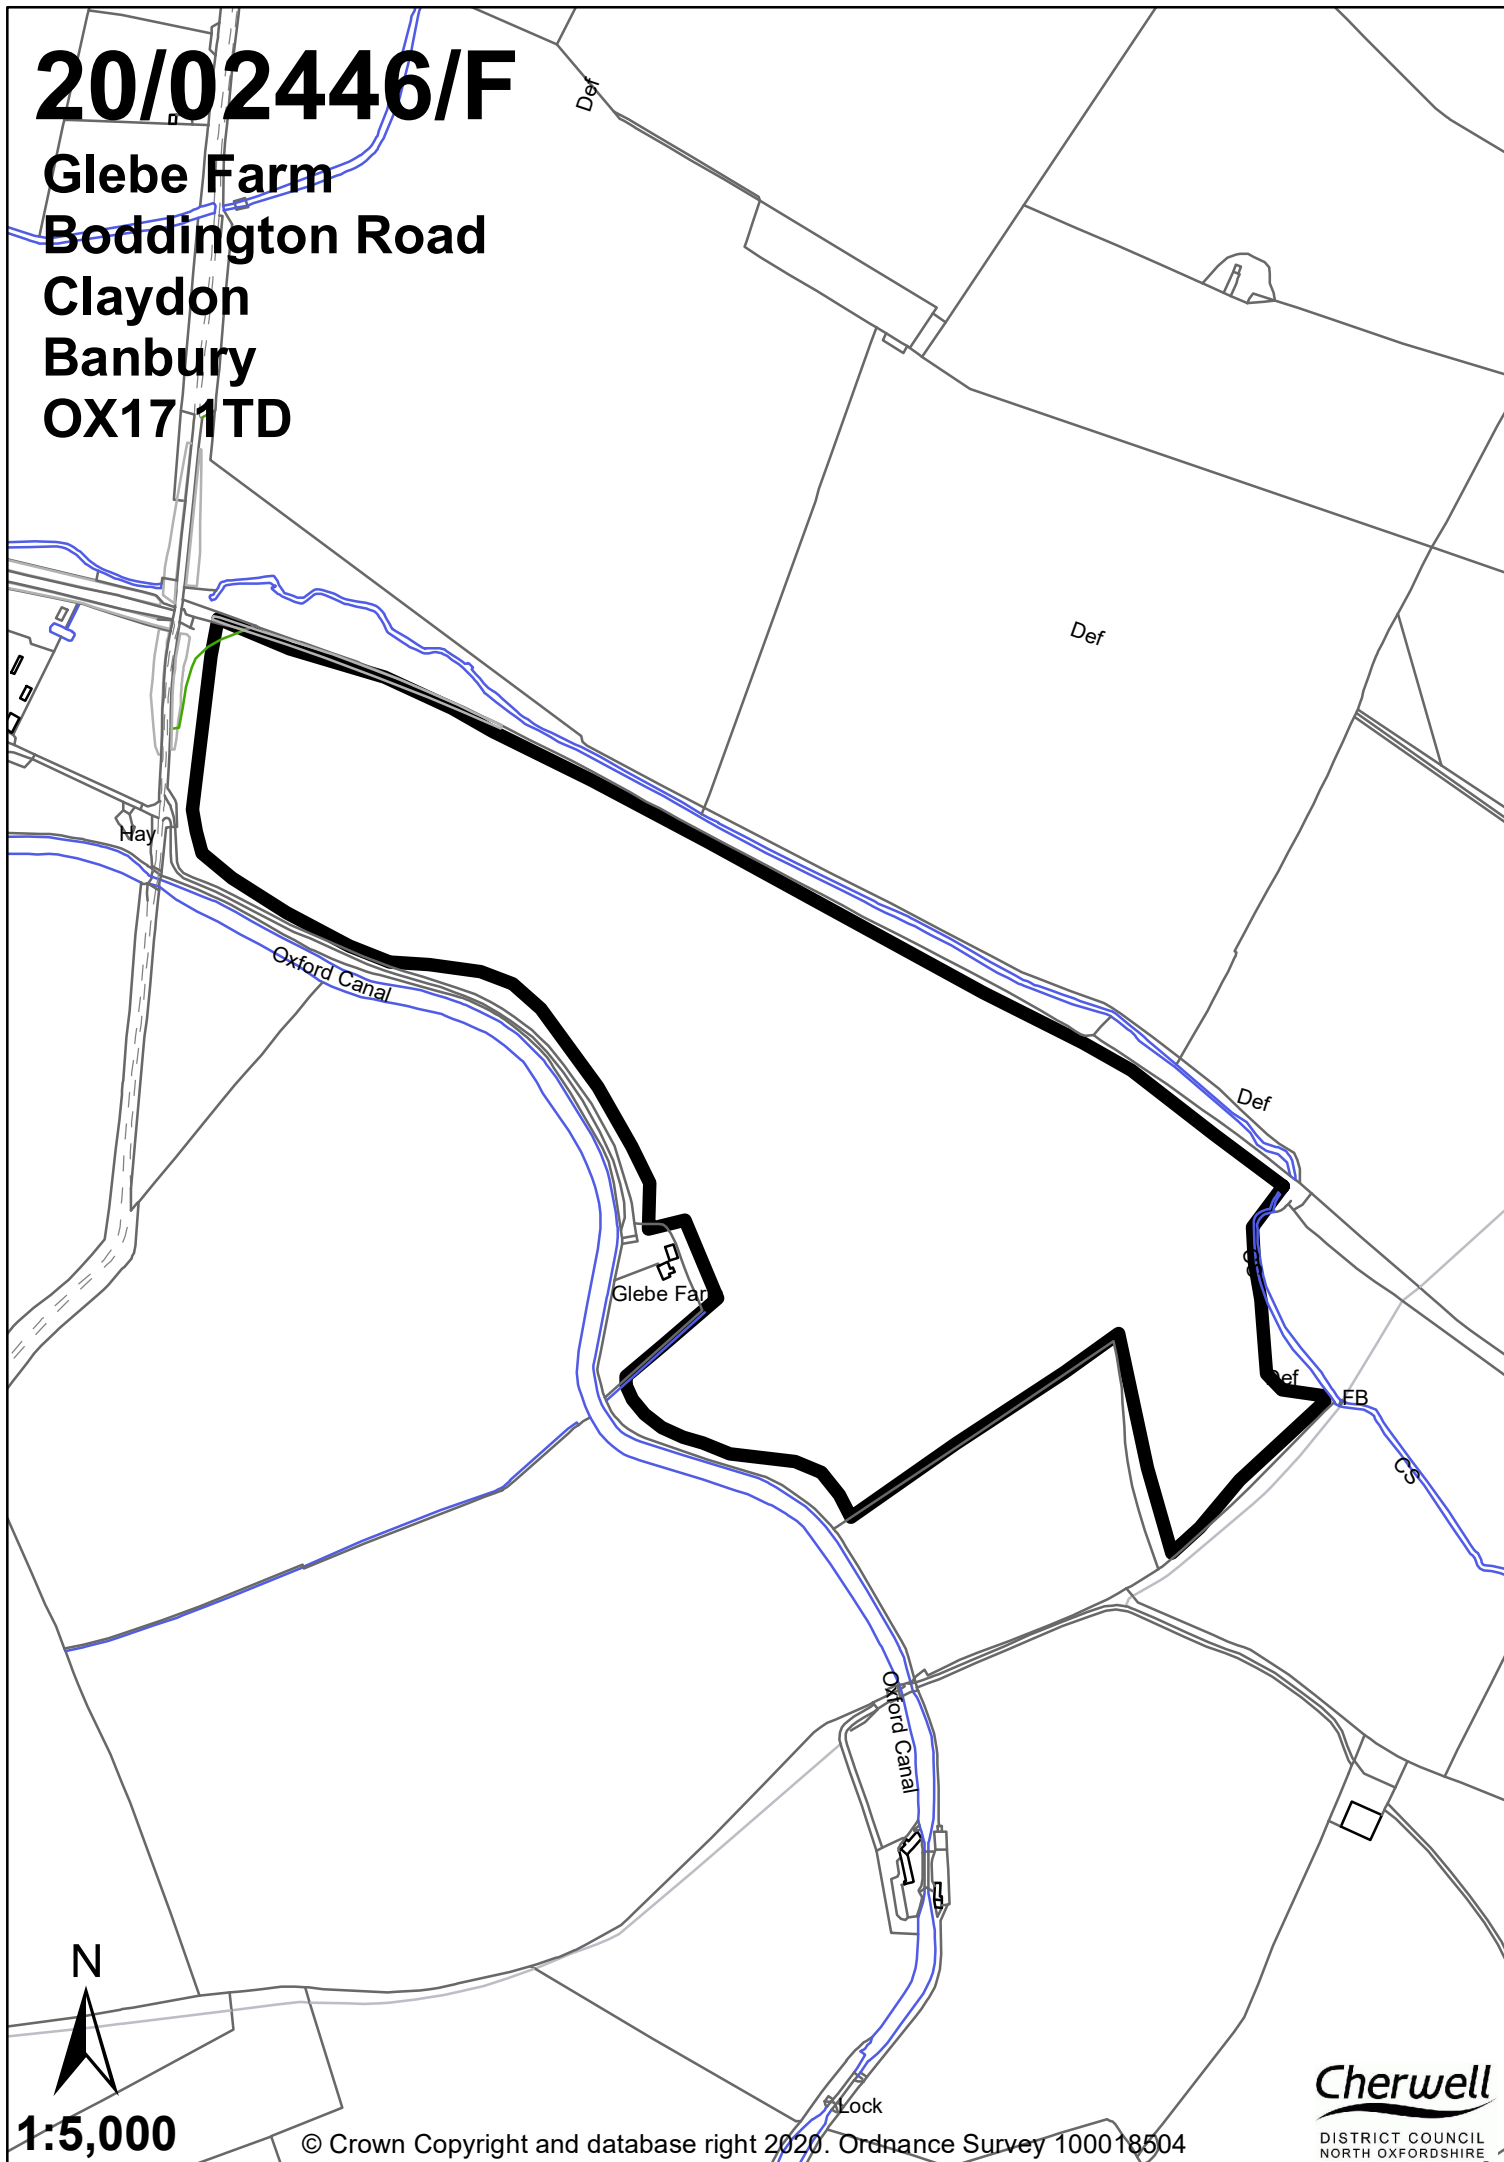

20/02446/F

**Glebe Farm
Boddington Road
Claydon
Banbury
OX17 1TD**

1:5,000

© Crown Copyright and database right 2020. Ordnance Survey 100018504

Cherwell
DISTRICT COUNCIL
NORTH OXFORDSHIRE